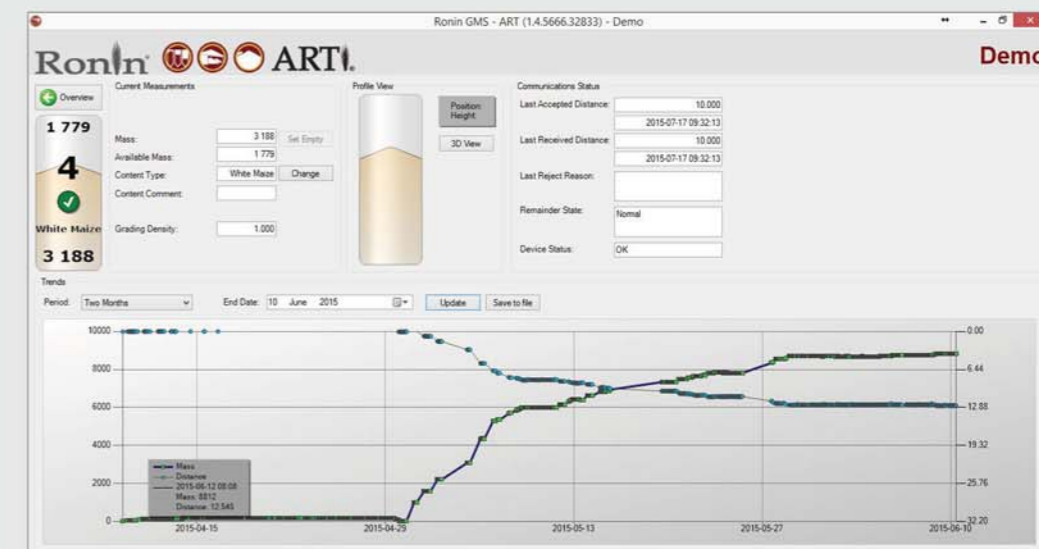

SITE LAYOUT

COMMUNICATIONS

The ART system uses an ethernet communication platform between devices and the silo operators office. The connection can be wireless or hard wired.

TYPICAL INSTALLATIONS

ART® can be installed in any shape bin as long as it has one filling and draw point.

BIN SHAPES
1: End Cap 2: Round 3: Star 4: Square

THE ART® SOLUTION ALLOWS YOU TO BALANCE BULK TO BOOK VALUE ON A DAILY BASIS. MANAGE ON SITE OR MULTIPLE SITES FROM THE HEAD OFFICE. PUBLISH REPORTS & MONITOR TRENDS.