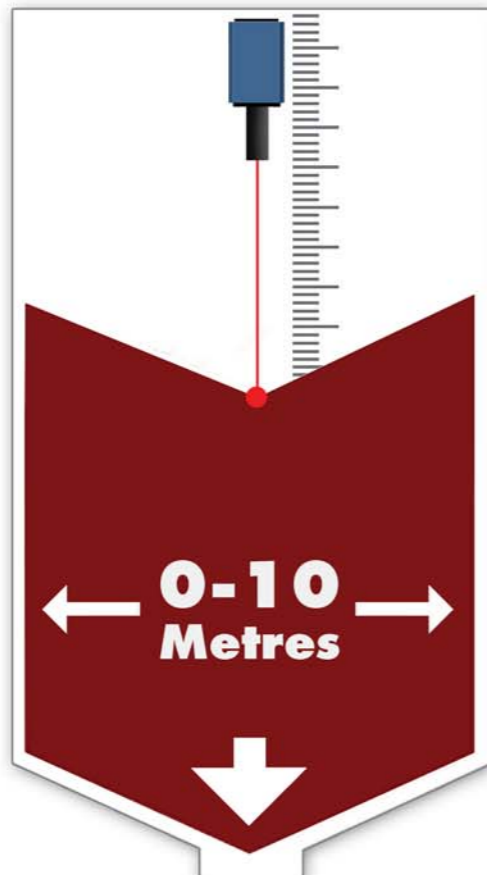

ART SILO BIN APPLICATION

ART® SOLUTION IS APPLICABLE TO BINS WITH SINGLE FILLING & DRAW POINTS

BINS MUST BE NO LARGER THAN 10 METRES IN DIAMETER

IDEALLY BINS MUST HAVE CONICAL SELF EMPTYING FLOORS

ART® LASER