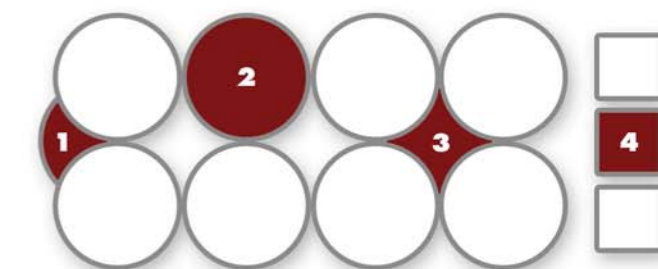

ART SILO BIN APPLICATION

ART® SOLUTION IS APPLICABLE TO BINS WITH SINGLE FILLING & DRAW POINTS

BINS MUST BE NO LARGER THAN 10 METRES IN DIAMETER

IDEALLY BINS MUST HAVE CONICAL SELF EMPTYING FLOORS

ART® LASER

SITE LAYOUT

COMMUNICATIONS

The ART system uses an ethernet communication platform between devices and the silo operators office. The connection can be wireless or hard wired.

TYPICAL INSTALLATIONS

ART® can be installed in any shape bin as long as it has one filling and draw point.

BIN SHAPES
1: End Cap 2: Round 3: Star 4: Square

THE ART® SOLUTION ALLOWS YOU TO BALANCE BULK TO BOOK VALUE ON A DAILY BASIS. MANAGE ON SITE OR MULTIPLE SITES FROM THE HEAD OFFICE. PUBLISH REPORTS & MONITOR TRENDS.