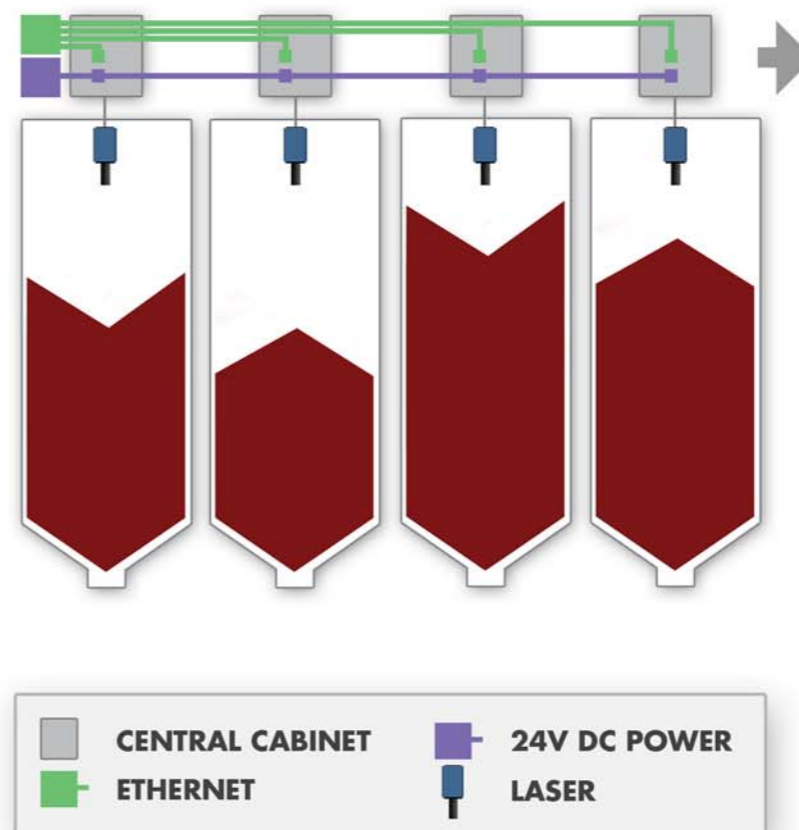

ART SILO BIN APPLICATION

ART® SOLUTION IS APPLICABLE TO BINS WITH SINGLE FILLING & DRAW POINTS

BINS MUST BE NO LARGER THAN 10 METRES IN DIAMETER

IDEALLY BINS MUST HAVE CONICAL SELF EMPTYING FLOORS

ART® LASER

The ART® bulk inventory management solution incorporates a **rugged industrial laser** that can be mounted **inside or outside the bin**. This laser is capable of sourcing highly accurate level measurements.

SITE LAYOUT

COMMUNICATIONS

The ART system uses an ethernet communication platform between devices and the silo operators office. The connection can be wireless or hard wired.

TYPICAL INSTALLATIONS

ART® can be installed in any shape bin as long as it has one filling and draw point.

BIN SHAPES
1: End Cap 2: Round 3: Star 4: Square

THE ART® SOLUTION ALLOWS YOU TO BALANCE BULK TO BOOK VALUE ON A DAILY BASIS. MANAGE ON SITE OR MULTIPLE SITES FROM THE HEAD OFFICE. PUBLISH REPORTS & MONITOR TRENDS.